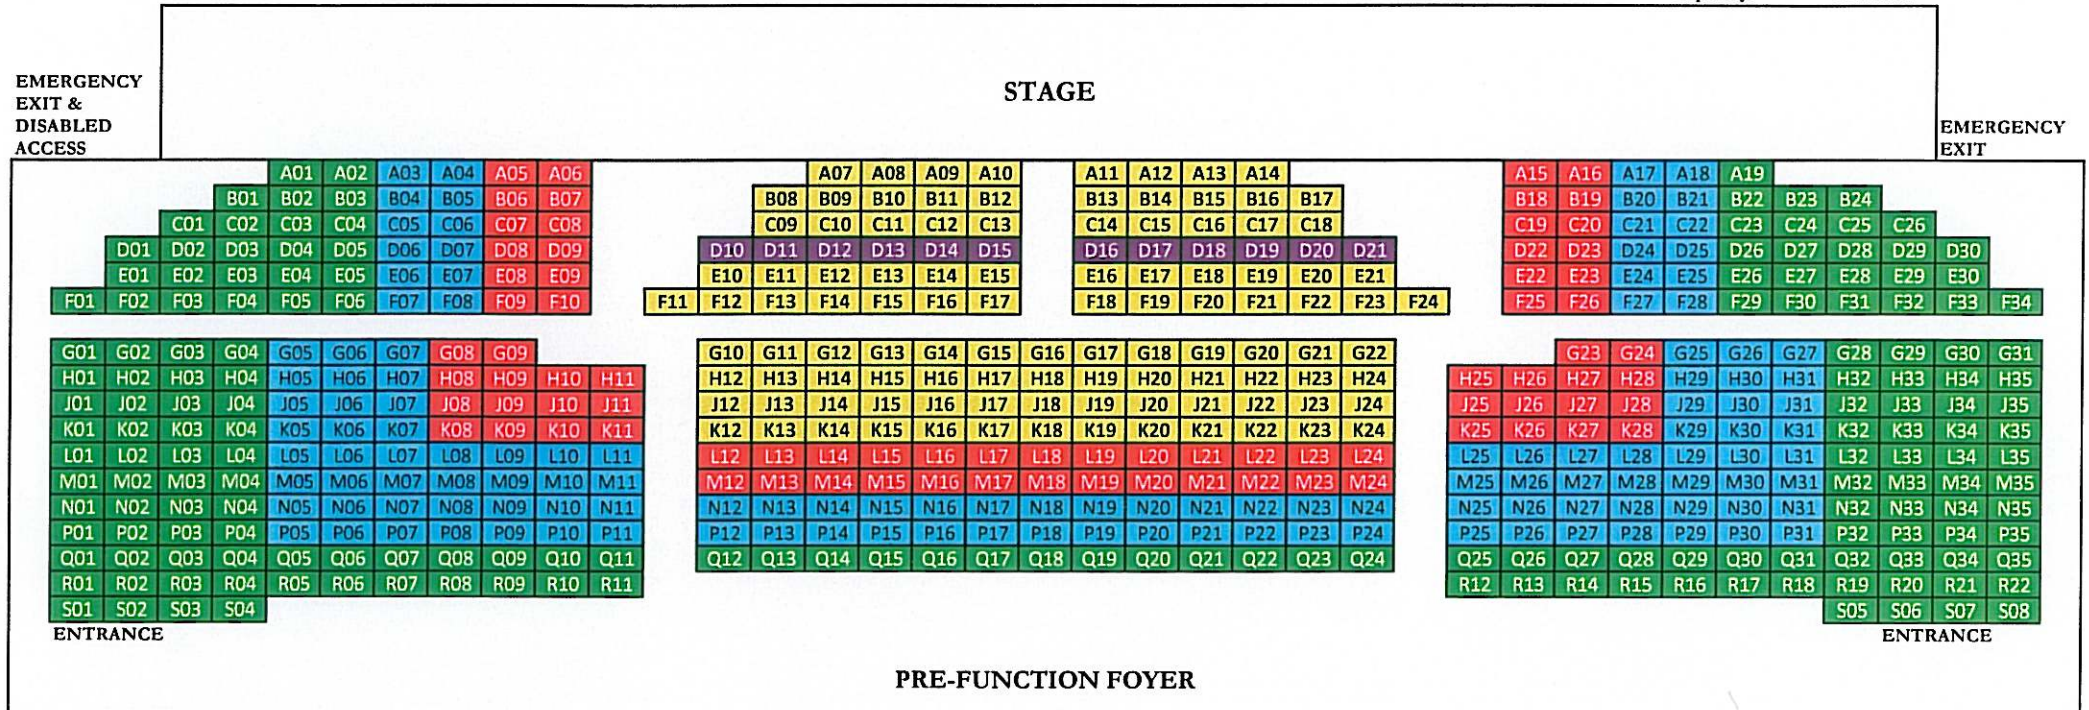

**A DAMA MUSIC THEATRE PRODUCTION
SEATING PLAN**

Capacity: 504 seats

DONATIONS OF:

RM150

RM300

RM500

VIP

SPONSORS